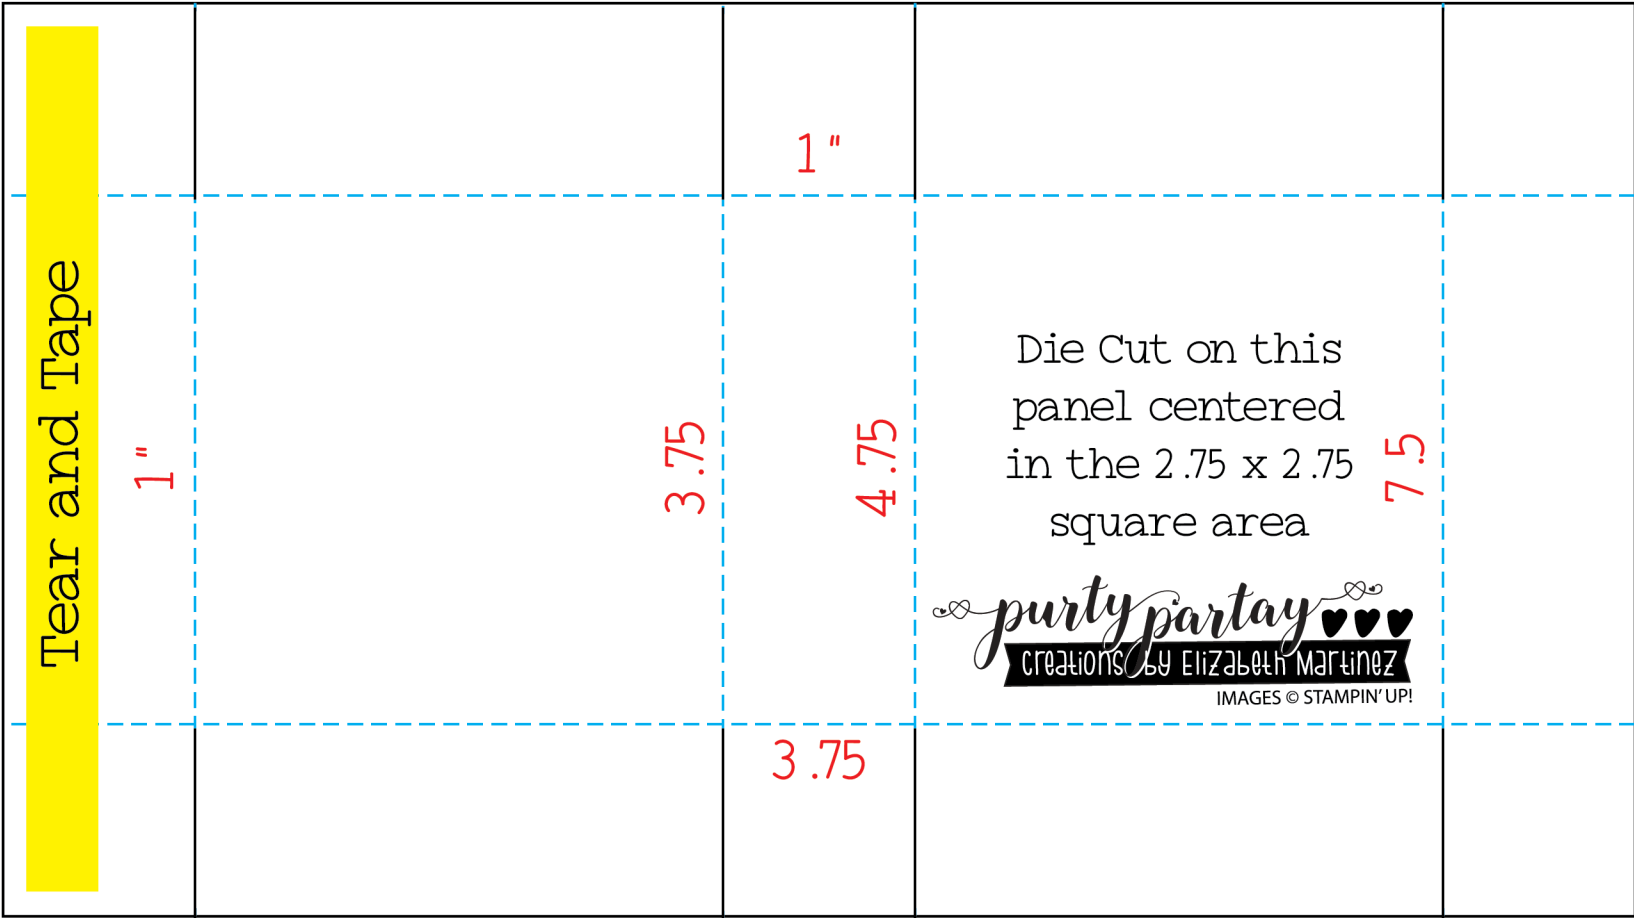

Cardstock Size : 8.5 x 4.75

Tear and Tape

1"

3.75

3.75

1"

4.75

7.5

Die Cut on this panel centered in the 2.75 x 2.75 square area

*purty partay* ♥♥♥  
creations by Elizabeth Martinez  
IMAGES © STAMPIN' UP!

Cut Lines

Score Lines